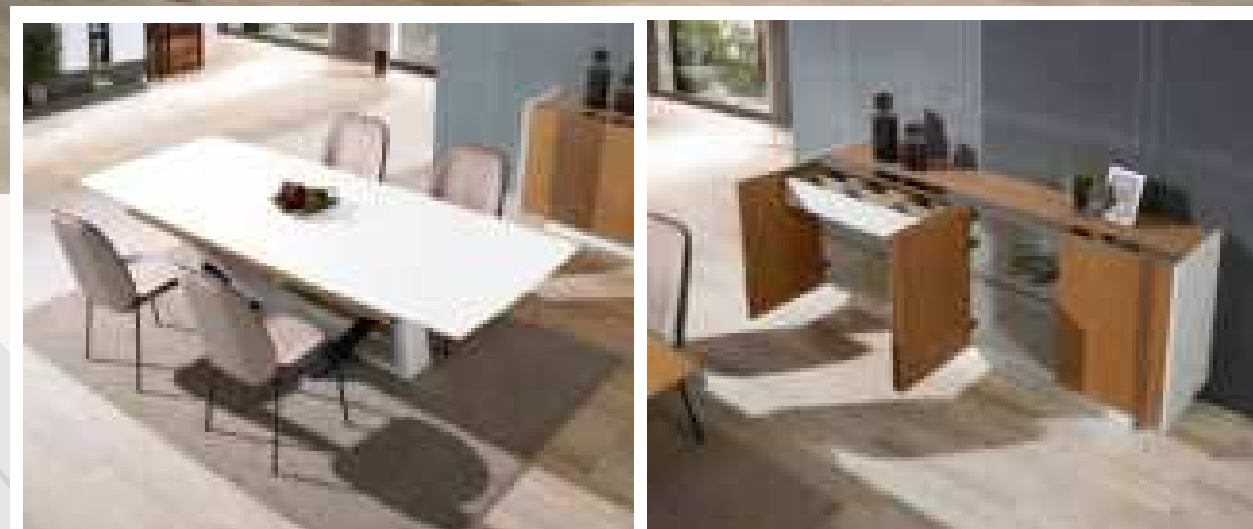

Cadeira
pts: 220

Moldura
Ø1100
pts: 440

SUNSET

Aparador
2200x900x500
pts: 1000

Mesa Jantar
1940(2540)x780x1080
pts: 1280

Cadeira
pts: 210

Moldura
1300x800
pts: 320

SUNSET