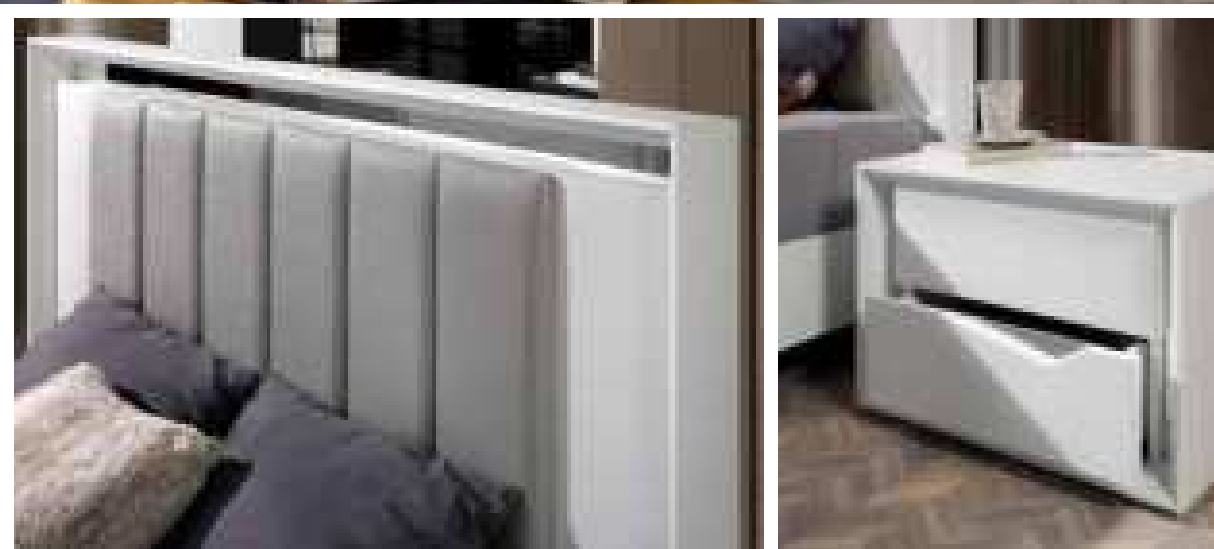

QUARTZ 1

pts: 1680

Cama (colchão 160)
1770x1200x2120
pts: 700

Cama (colchão 150)
1670x1200x2070
pts: 700

Camiseiro
650x470x450
pts: 250

Cómoda
1200x850x500
pts: 540

Moldura
1100x850x20
pts: 130